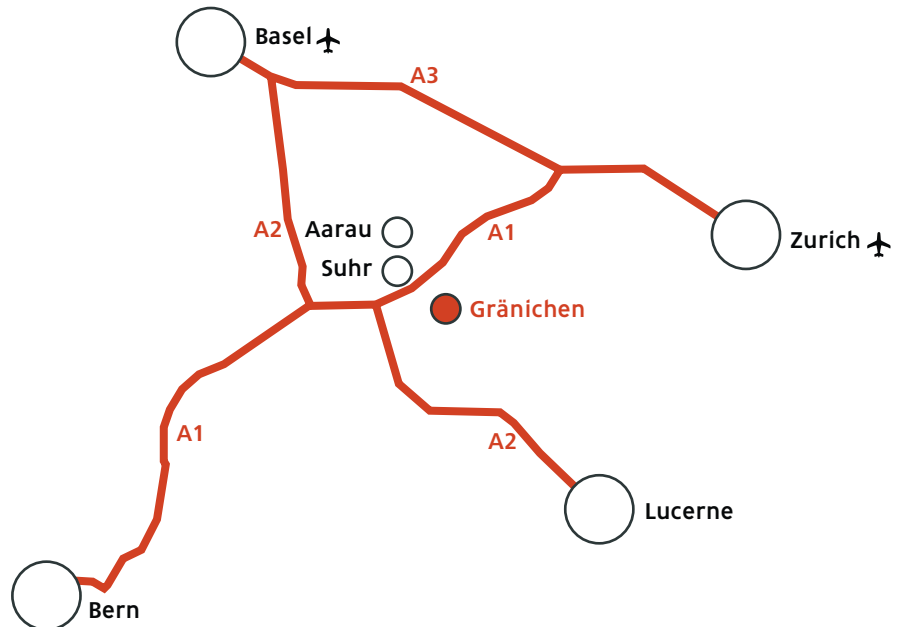

Route description by road from Zurich

The following routes will take you to Zehnder Group's head office:

- ▶ Leave the A1 highway at the **Aarau Ost exit** and take the left lane. Then turn left (**signpost Bern Hunzenschwil**).
- ▶ Drive for 600 m until you reach the traffic lights. Take the right lane and turn right (**signpost Bern Suhr Aarau Hunzenschwil**).
- ▶ After a further 3.2 km you will reach a T-junction. Turn left (**signpost Bern Suhr**).
- ▶ Drive another 1 km till you see a McDonald's on your left. Just beyond there is a traffic light. Take the right lane and drive across the road (**signpost Bern Lucerne**).
- ▶ At the next traffic light 150 m further on, move into the left lane. Beyond the lights there is a **conspicuous round office building**. Turn left (**signpost Lucerne Kulm Gränichen**).
- ▶ The next village is **Gränichen**. Drive right through and at the end of the village there is a large **yellow production facility** on the left. Turn right into **Moortalstrasse** (**signpost Industrie Moortal**). Drive 50 m and turn left onto the parking area. Zehnder Group AG has its offices in the smaller, left-hand administrative building.