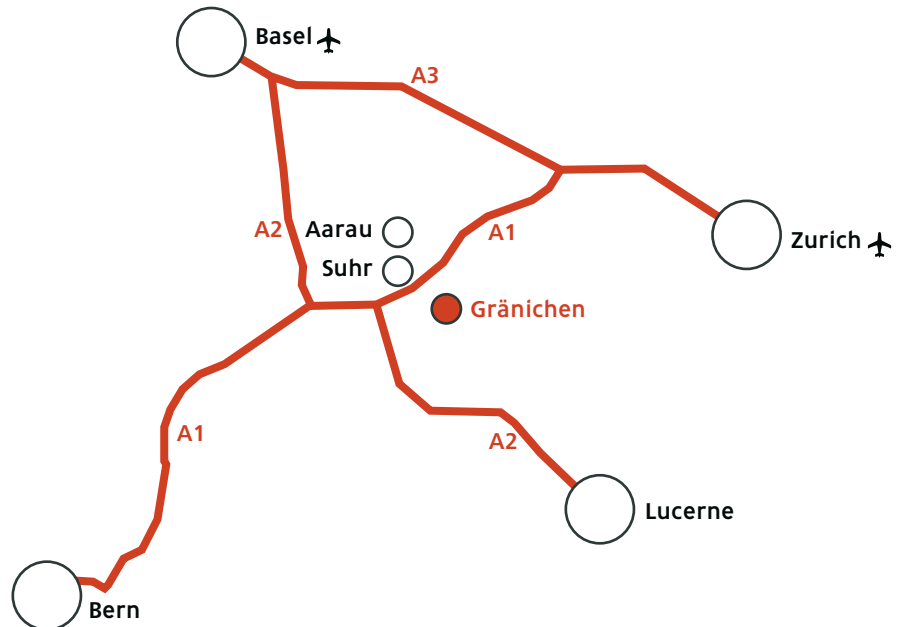

Route description by road from Basel, Bern, or Lucerne

The following routes will take you to Zehnder Group's head office:

- ▶ On the A1 highway, take the **Aarau West exit** and **turn right** (signpost Zurich Basel Aarau Suhr).
- ▶ Follow this road. After **2.7 km** you come to a **roundabout**. Take the **second exit** (signpost Basel Aarau Zürich Entfelden).
- ▶ After **0.6 km** you come to a **roundabout**. Take the **second exit** (signpost Bern Zürich Suhr Entfelden).
- ▶ After **70 m** you come to a **roundabout**. Take the **third exit** (signpost Bern Oberentfelden Zürich Suhr).
- ▶ After **200 m** there is a **traffic light**. Take the **left lane** and follow the signpost Zürich Suhr.
- ▶ Now drive parallel to the railway tracks on your right. After 2.1 km there is a traffic light. To the right there is a **conspicuous round office building**. Turn right (**signpost Lucerne Kulm Gränichen**).
- ▶ The next village is **Gränichen**. Drive right through and at the end of the village there is a large **yellow production facility** on the left. Turn right into **Moortalstrasse** (**signpost Industrie Moortal**). Drive 50 m and turn left onto the parking area. Zehnder Group AG has its offices in the smaller, left-hand administrative building.